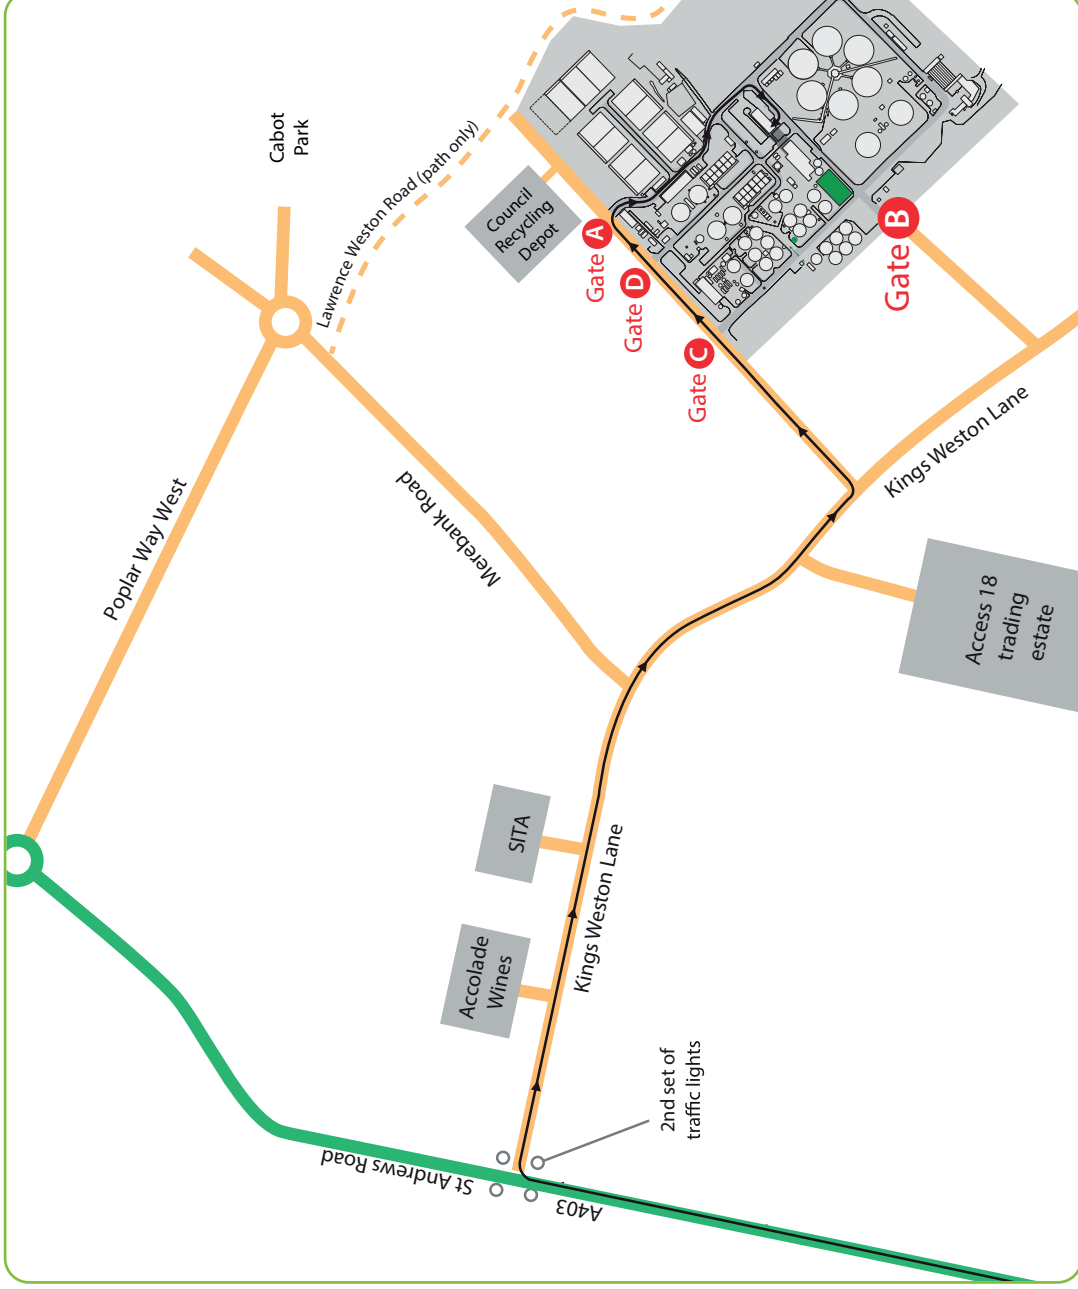

Bristol sewage treatment works

Visitors map

Bristol sewage treatment works, Kings Weston Lane
Avonmouth, Bristol BS11 0YS

GENeco
Sustainable Solutions

Bristol sewage treatment works – how to find us

From the motorway

Local map

Bristol sewage treatment works, Kings Weston Lane
Avonmouth, Bristol BS11 0YS

GENECCO
Sustainable Solutions