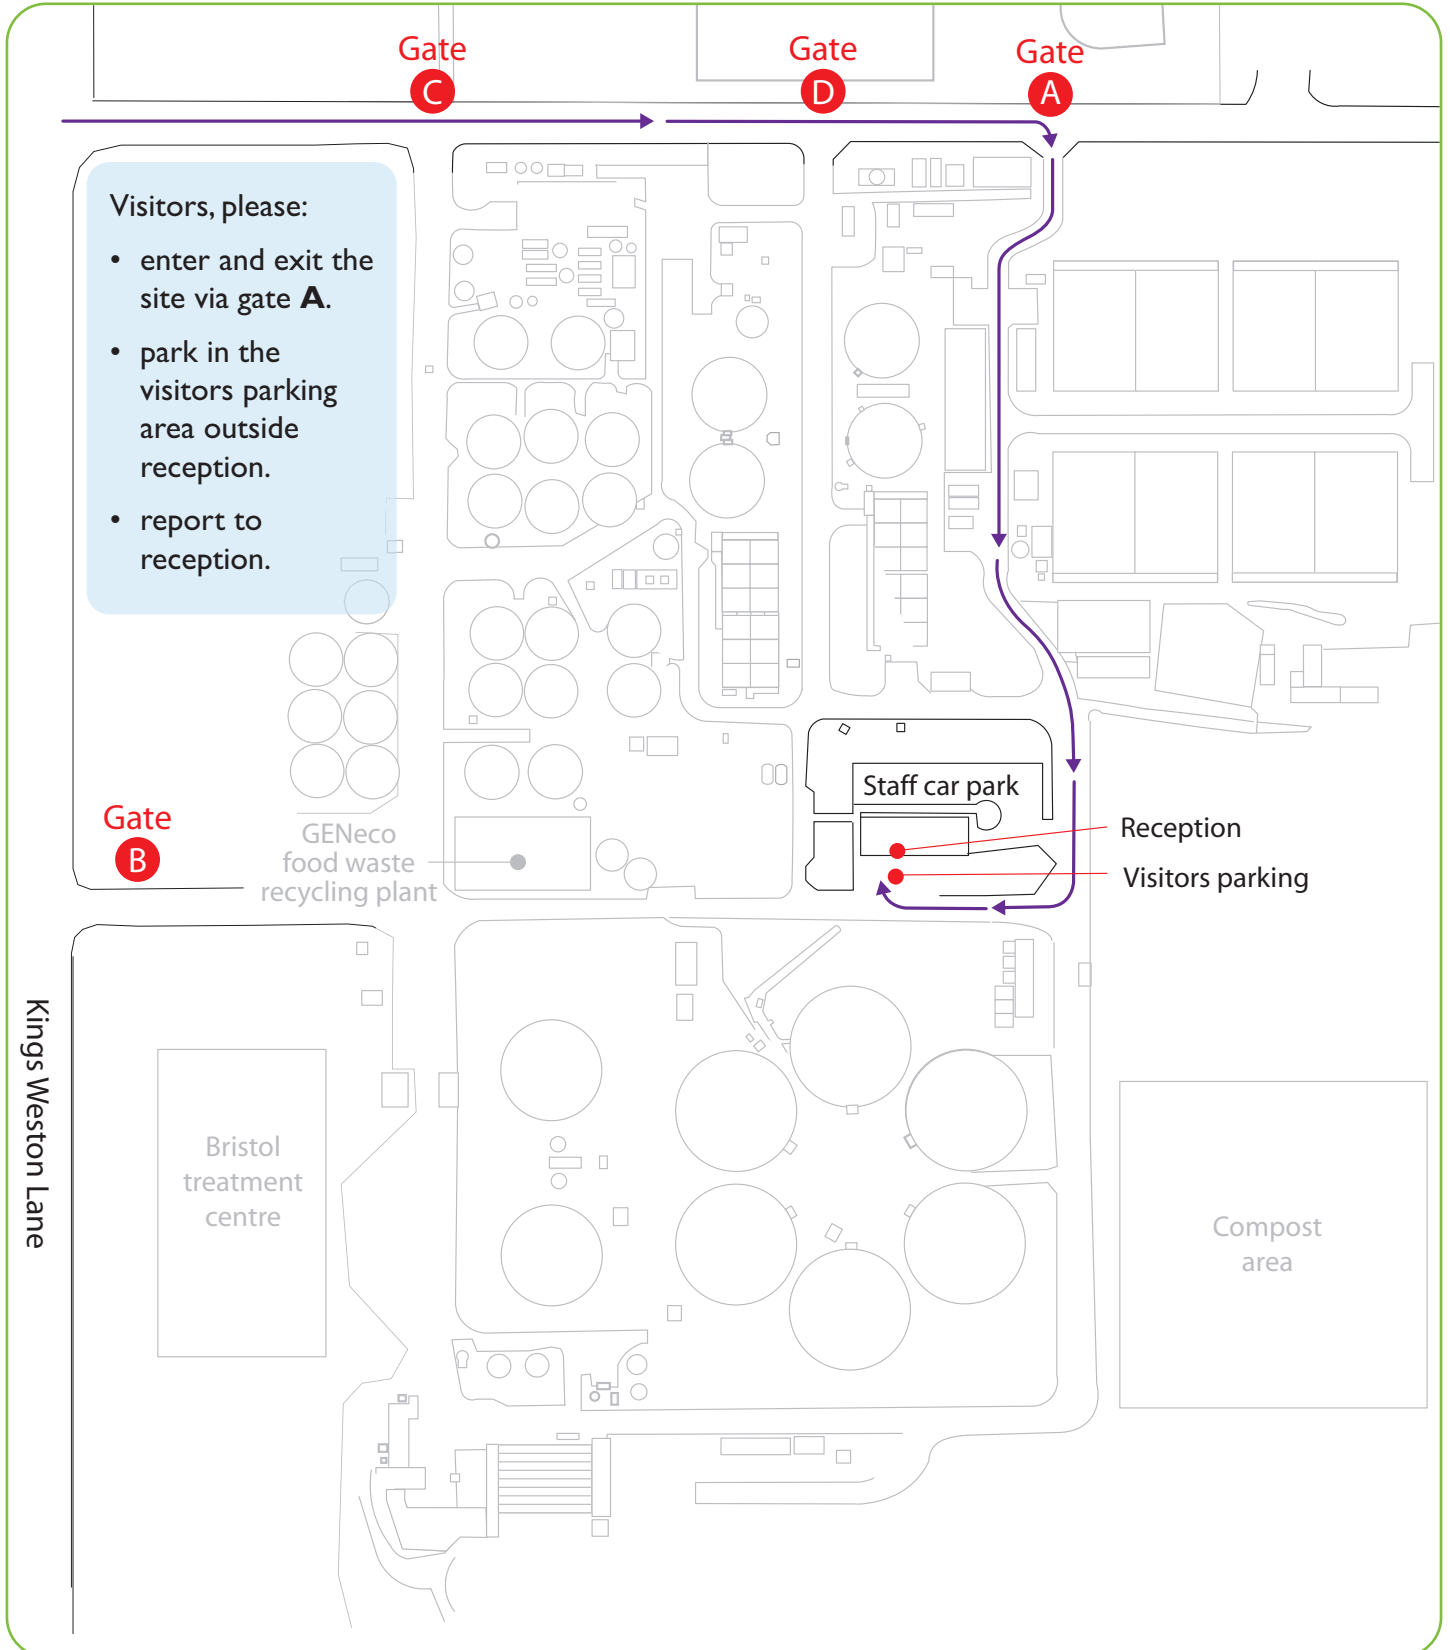

Bristol sewage treatment works

Visitors map

Bristol sewage treatment works, Kings Weston Lane
Avonmouth, Bristol BS11 0YS

GENeco
Sustainable Solutions

Bristol sewage treatment works – how to find us

From the motorway

Local map

Bristol sewage treatment works, Kings Weston Lane
Avonmouth, Bristol BS11 0YS

GENECCO
Sustainable Solutions